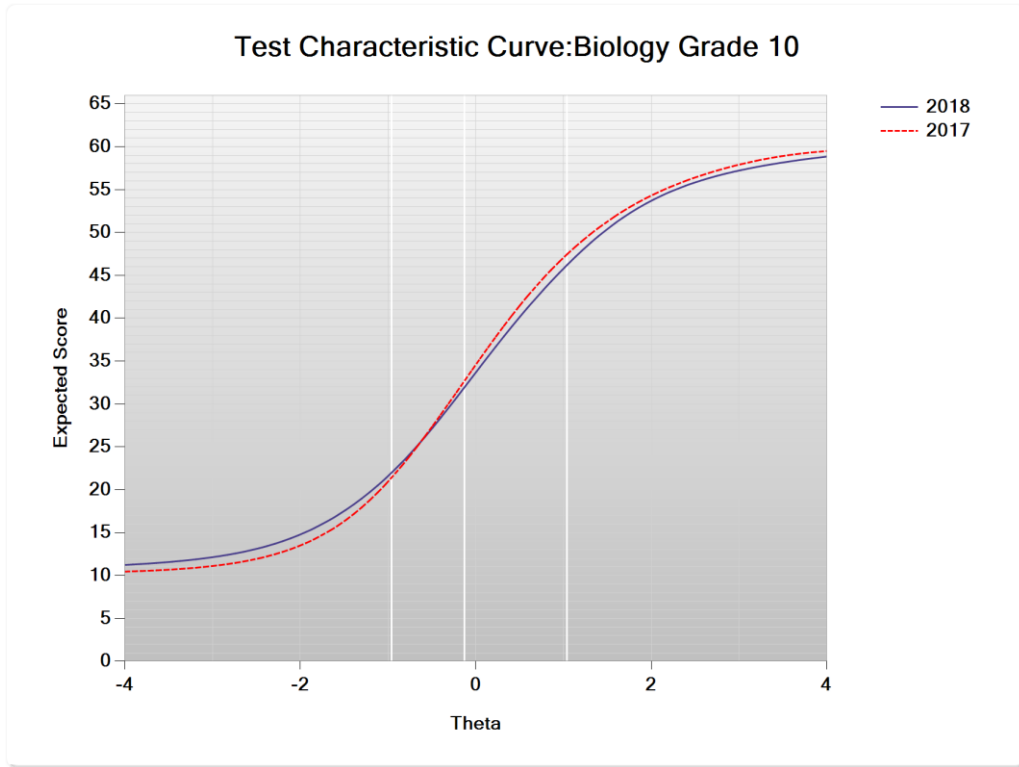

APPENDIX I

TEST CHARACTERISTIC CURVES AND TEST INFORMATION FUNCTIONS

**Figure I-1. 2018 Legacy MCAS: Test Characteristic Curve –
ELA Grade 10**

**Figure I-2. 2018 Legacy MCAS: Test Information Function –
ELA Grade 10**

**Figure I-3. 2018 Legacy MCAS: Test Characteristic Curve –
Mathematics Grade 10**

**Figure I-4. 2018 Legacy MCAS: Test Information Function –
Mathematics Grade 10**

**Figure I-5. 2018 Legacy MCAS: Test Characteristic Curve –
Biology Grade HS**

**Figure I-6. 2018 Legacy MCAS: Test Information Function –
Biology Grade HS**

Figure I-7. 2018 Legacy MCAS: Test Characteristic Curve – Chemistry Grade HS

Figure I-8. 2018 Legacy MCAS: Test Information Function – Chemistry Grade HS