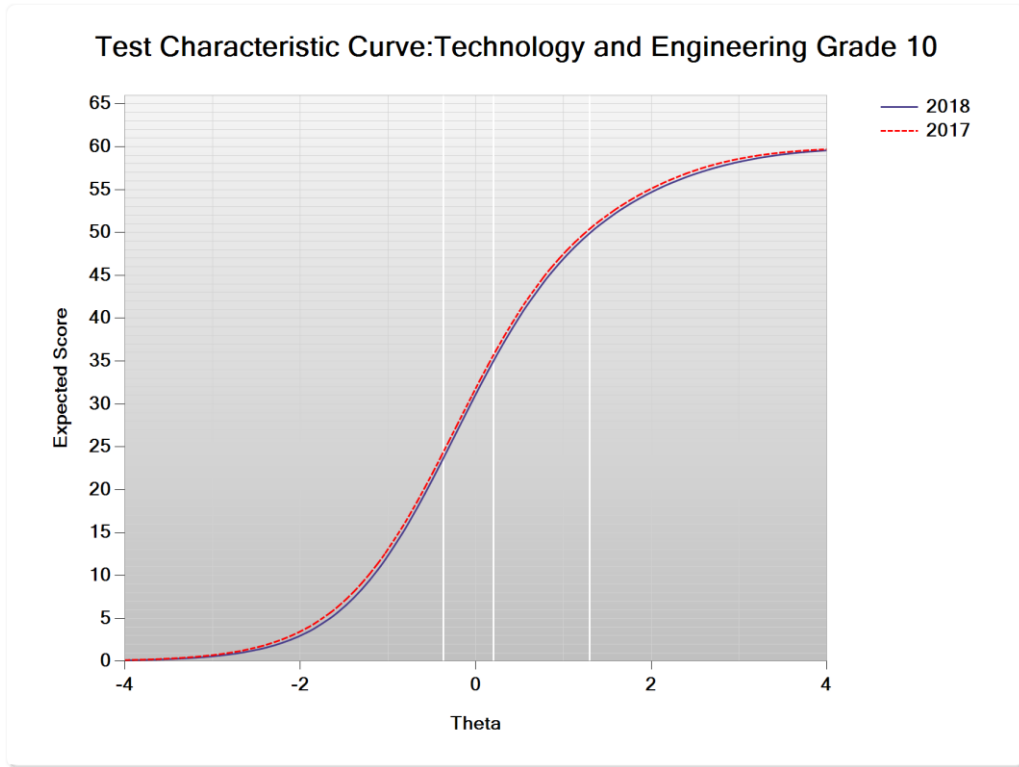

Figure I-9. 2018 Legacy MCAS: Test Characteristic Curve – Intro to Physics Grade HS

Figure I-10. 2018 Legacy MCAS: Test Information Function – Intro to Physics Grade HS

**Figure I-11. 2018 Legacy MCAS: Test Characteristic Curve –
Technology and Engineering Grade HS**

**Figure I-12. 2018 Legacy MCAS: Test Information Function –
Technology and Engineering Grade HS**

Figure I-13. 2018 Legacy MCAS: Test Characteristic Curve – Science Grade 5

Figure I-14. 2018 Legacy MCAS: Test Information Function – Science Grade 5