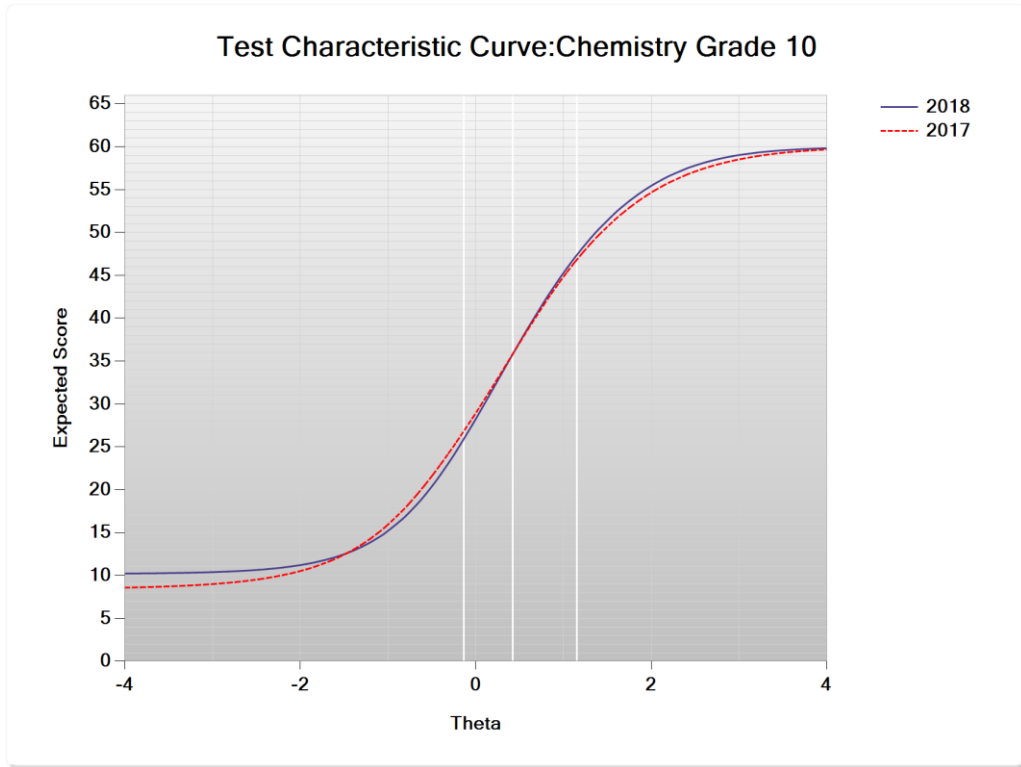

**Figure I-3. 2018 Legacy MCAS: Test Characteristic Curve –
Mathematics Grade 10**

**Figure I-4. 2018 Legacy MCAS: Test Information Function –
Mathematics Grade 10**

**Figure I-5. 2018 Legacy MCAS: Test Characteristic Curve –
Biology Grade HS**

**Figure I-6. 2018 Legacy MCAS: Test Information Function –
Biology Grade HS**

Figure I-7. 2018 Legacy MCAS: Test Characteristic Curve – Chemistry Grade HS

Figure I-8. 2018 Legacy MCAS: Test Information Function – Chemistry Grade HS

Figure I-9. 2018 Legacy MCAS: Test Characteristic Curve – Intro to Physics Grade HS

Figure I-10. 2018 Legacy MCAS: Test Information Function – Intro to Physics Grade HS

**Figure I-11. 2018 Legacy MCAS: Test Characteristic Curve –
Technology and Engineering Grade HS**