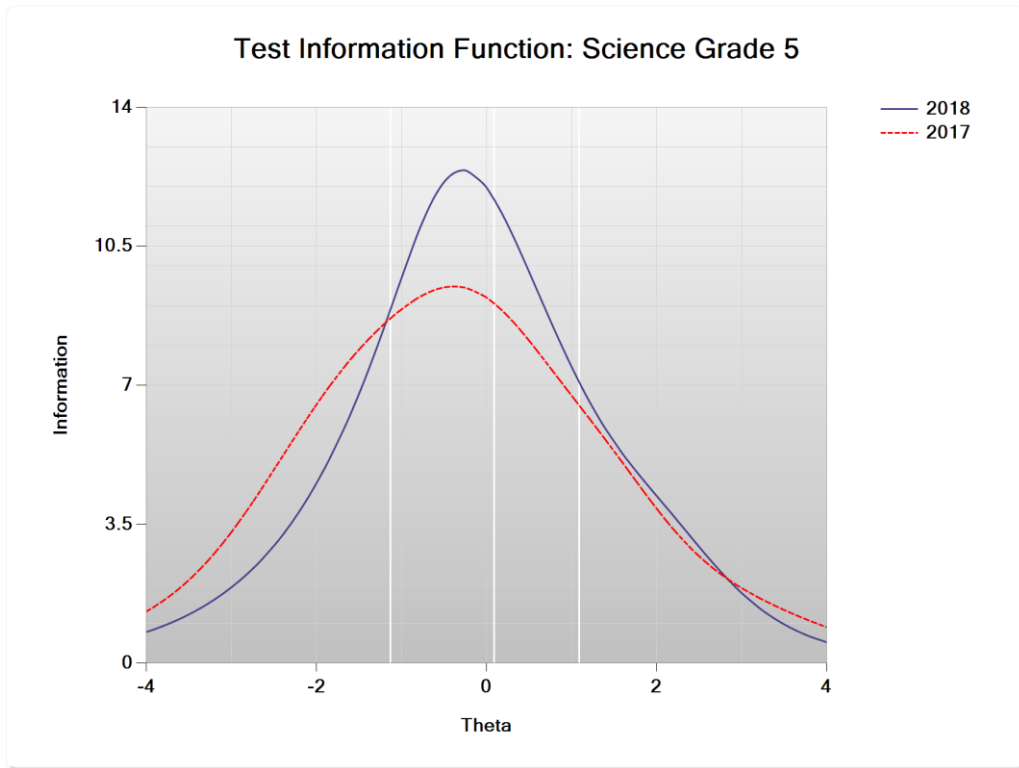

Figure I-9. 2018 Legacy MCAS: Test Characteristic Curve – Intro to Physics Grade HS

Figure I-10. 2018 Legacy MCAS: Test Information Function – Intro to Physics Grade HS

**Figure I-11. 2018 Legacy MCAS: Test Characteristic Curve –
Technology and Engineering Grade HS**

**Figure I-12. 2018 Legacy MCAS: Test Information Function –
Technology and Engineering Grade HS**

Figure I-13. 2018 Legacy MCAS: Test Characteristic Curve – Science Grade 5

Figure I-14. 2018 Legacy MCAS: Test Information Function – Science Grade 5