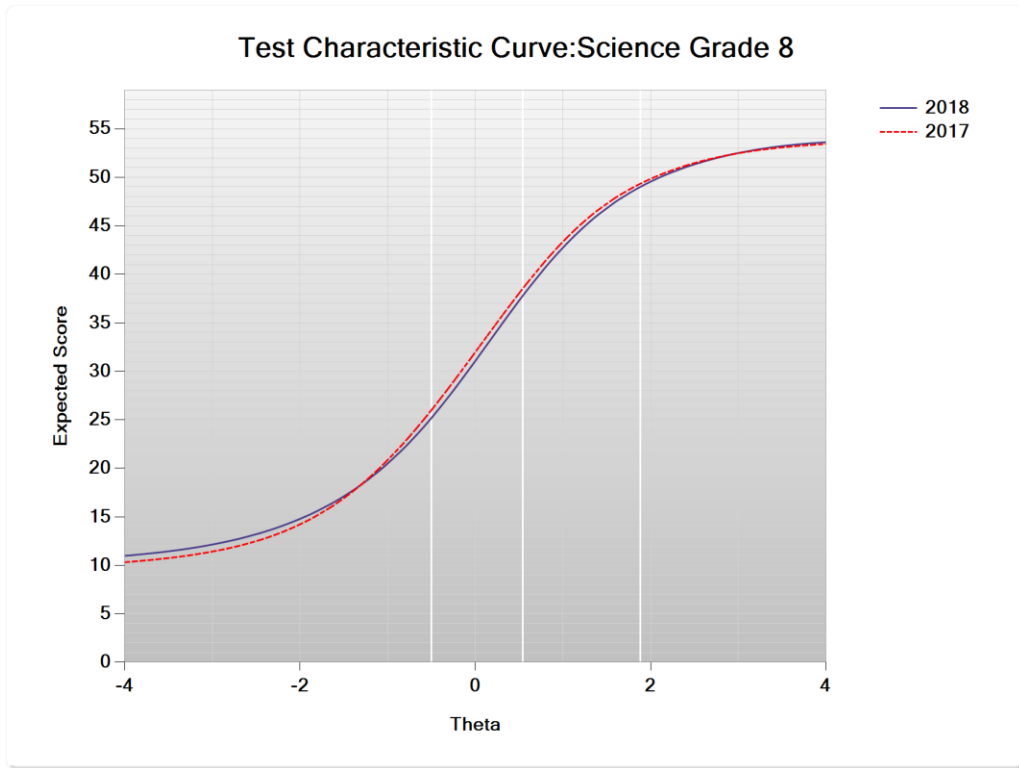

**Figure I-12. 2018 Legacy MCAS: Test Information Function –
Technology and Engineering Grade HS**

Figure I-13. 2018 Legacy MCAS: Test Characteristic Curve – Science Grade 5

Figure I-14. 2018 Legacy MCAS: Test Information Function – Science Grade 5

Figure I-15. 2018 Legacy MCAS: Test Characteristic Curve – Science Grade 8

Figure I-16. 2018 Legacy MCAS: Test Information Function – Science Grade 8