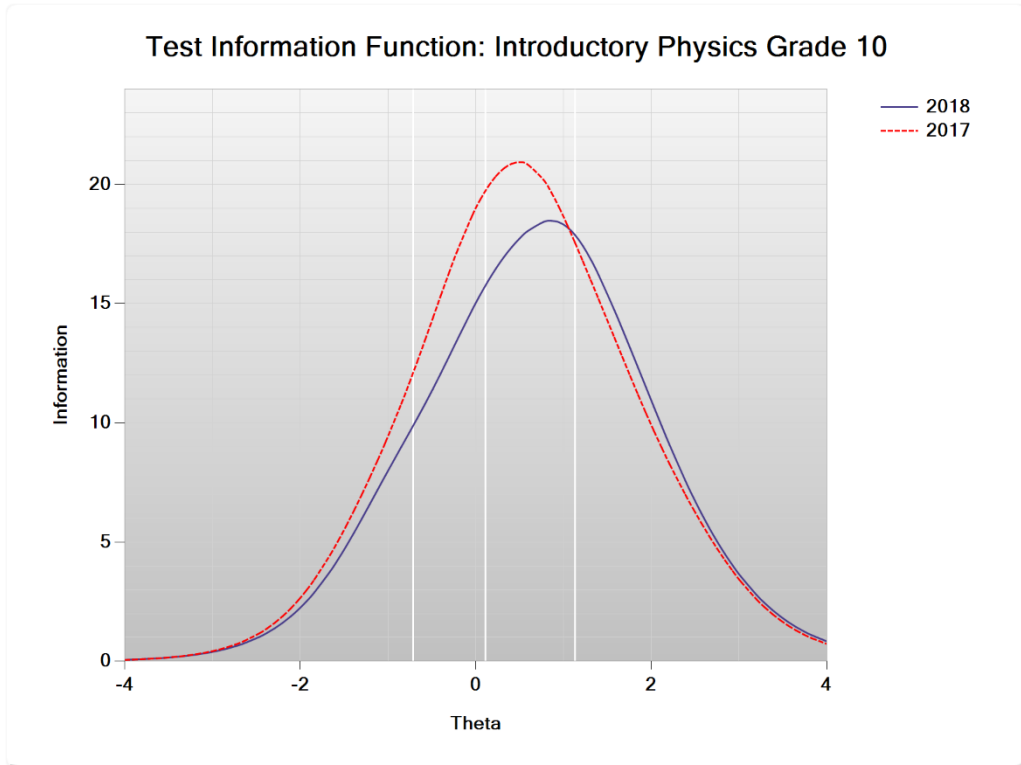

Figure I-9. 2018 Legacy MCAS: Test Characteristic Curve – Intro to Physics Grade HS

Figure I-10. 2018 Legacy MCAS: Test Information Function – Intro to Physics Grade HS

**Figure I-11. 2018 Legacy MCAS: Test Characteristic Curve –
Technology and Engineering Grade HS**

**Figure I-12. 2018 Legacy MCAS: Test Information Function –
Technology and Engineering Grade HS**

Figure I-13. 2018 Legacy MCAS: Test Characteristic Curve – Science Grade 5

Figure I-14. 2018 Legacy MCAS: Test Information Function – Science Grade 5