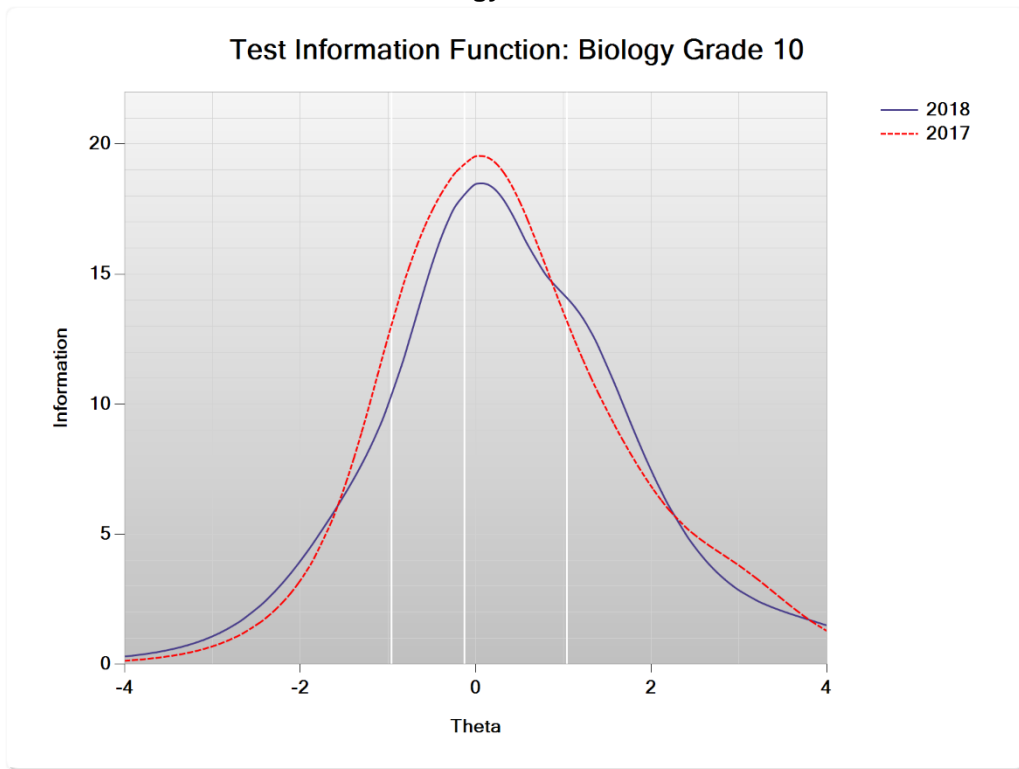

**Figure I-3. 2018 Legacy MCAS: Test Characteristic Curve –
Mathematics Grade 10**

**Figure I-4. 2018 Legacy MCAS: Test Information Function –
Mathematics Grade 10**

**Figure I-5. 2018 Legacy MCAS: Test Characteristic Curve –
Biology Grade HS**

**Figure I-6. 2018 Legacy MCAS: Test Information Function –
Biology Grade HS**

Figure I-7. 2018 Legacy MCAS: Test Characteristic Curve – Chemistry Grade HS

Figure I-8. 2018 Legacy MCAS: Test Information Function – Chemistry Grade HS

Figure I-9. 2018 Legacy MCAS: Test Characteristic Curve – Intro to Physics Grade HS

Figure I-10. 2018 Legacy MCAS: Test Information Function – Intro to Physics Grade HS

**Figure I-11. 2018 Legacy MCAS: Test Characteristic Curve –
Technology and Engineering Grade HS**