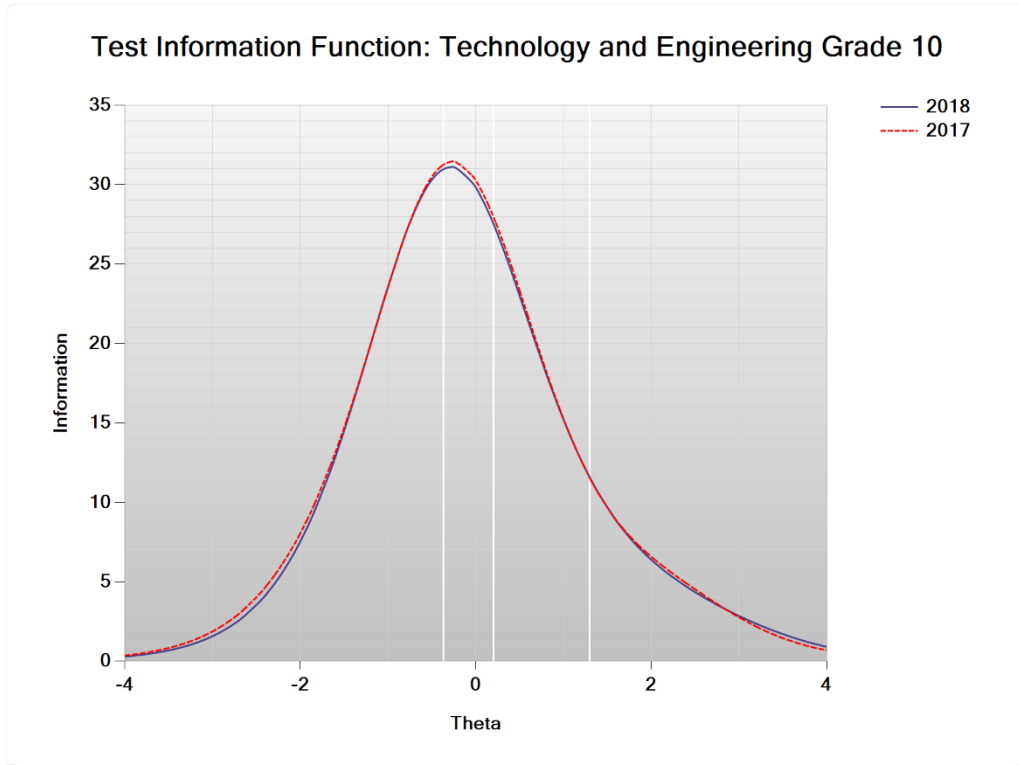

Figure I-9. 2018 Legacy MCAS: Test Characteristic Curve – Intro to Physics Grade HS

Figure I-10. 2018 Legacy MCAS: Test Information Function – Intro to Physics Grade HS

**Figure I-11. 2018 Legacy MCAS: Test Characteristic Curve –
Technology and Engineering Grade HS**

**Figure I-12. 2018 Legacy MCAS: Test Information Function –
Technology and Engineering Grade HS**

Figure I-13. 2018 Legacy MCAS: Test Characteristic Curve – Science Grade 5

Figure I-14. 2018 Legacy MCAS: Test Information Function – Science Grade 5