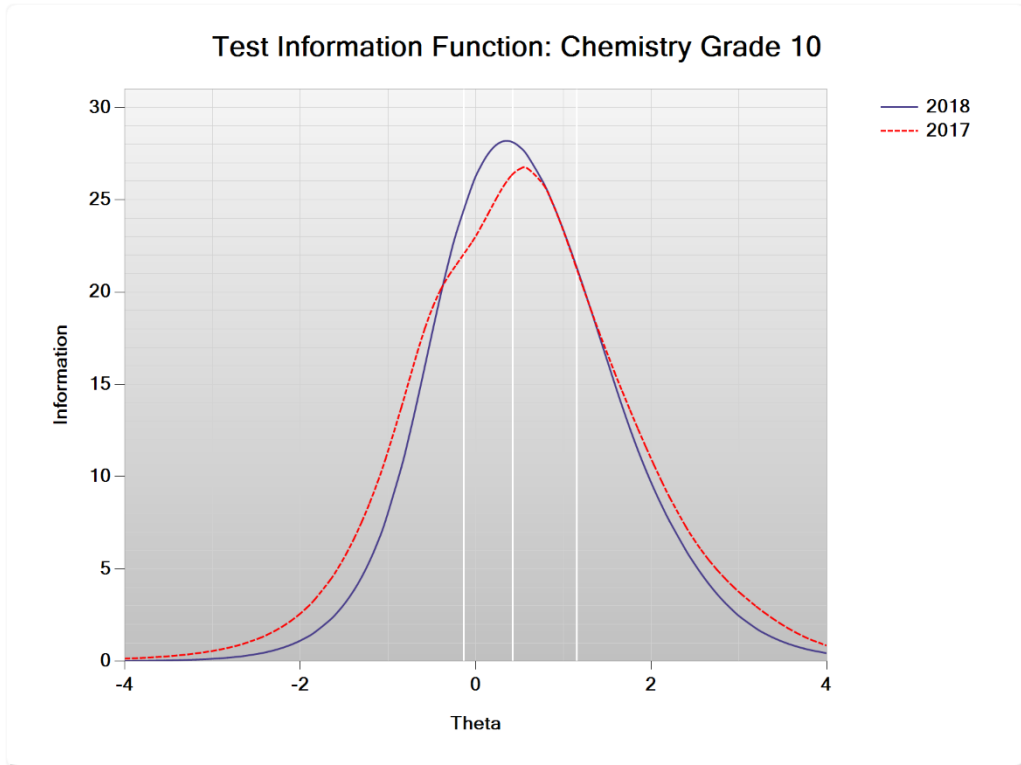

**Figure I-6. 2018 Legacy MCAS: Test Information Function –
Biology Grade HS**

Figure I-7. 2018 Legacy MCAS: Test Characteristic Curve – Chemistry Grade HS

Figure I-8. 2018 Legacy MCAS: Test Information Function – Chemistry Grade HS

Figure I-9. 2018 Legacy MCAS: Test Characteristic Curve – Intro to Physics Grade HS

Figure I-10. 2018 Legacy MCAS: Test Information Function – Intro to Physics Grade HS

**Figure I-11. 2018 Legacy MCAS: Test Characteristic Curve –
Technology and Engineering Grade HS**