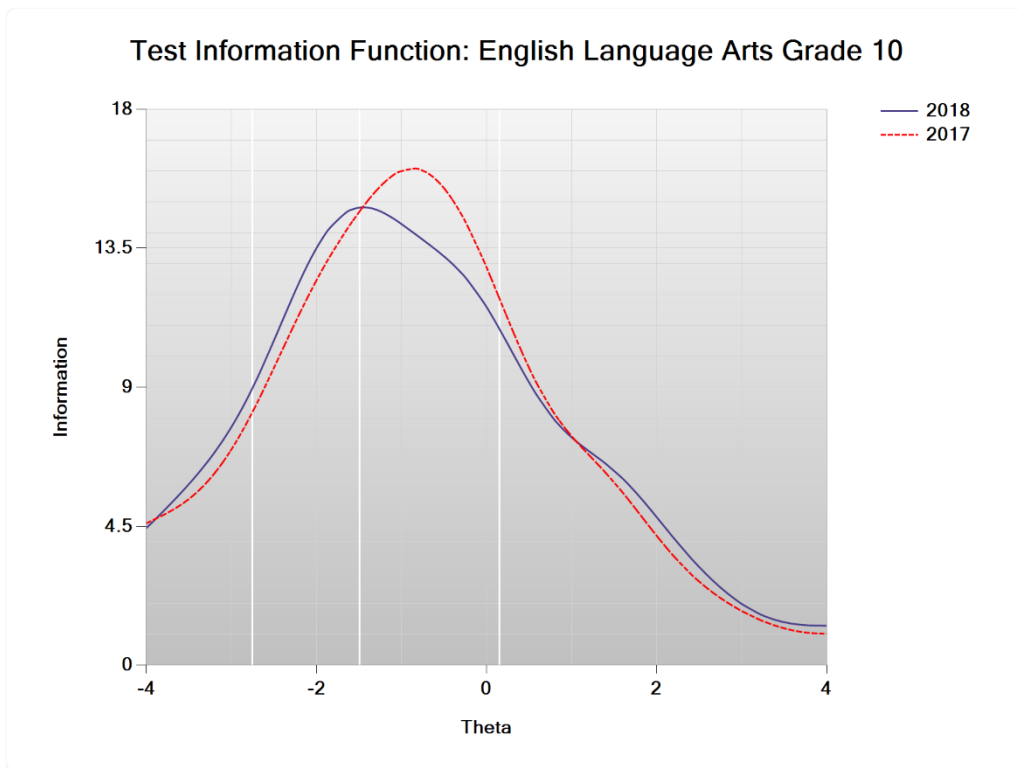

APPENDIX I

TEST CHARACTERISTIC CURVES AND TEST INFORMATION FUNCTIONS

**Figure I-1. 2018 Legacy MCAS: Test Characteristic Curve –
ELA Grade 10**

**Figure I-2. 2018 Legacy MCAS: Test Information Function –
ELA Grade 10**

**Figure I-3. 2018 Legacy MCAS: Test Characteristic Curve –
Mathematics Grade 10**

**Figure I-4. 2018 Legacy MCAS: Test Information Function –
Mathematics Grade 10**

**Figure I-5. 2018 Legacy MCAS: Test Characteristic Curve –
Biology Grade HS**