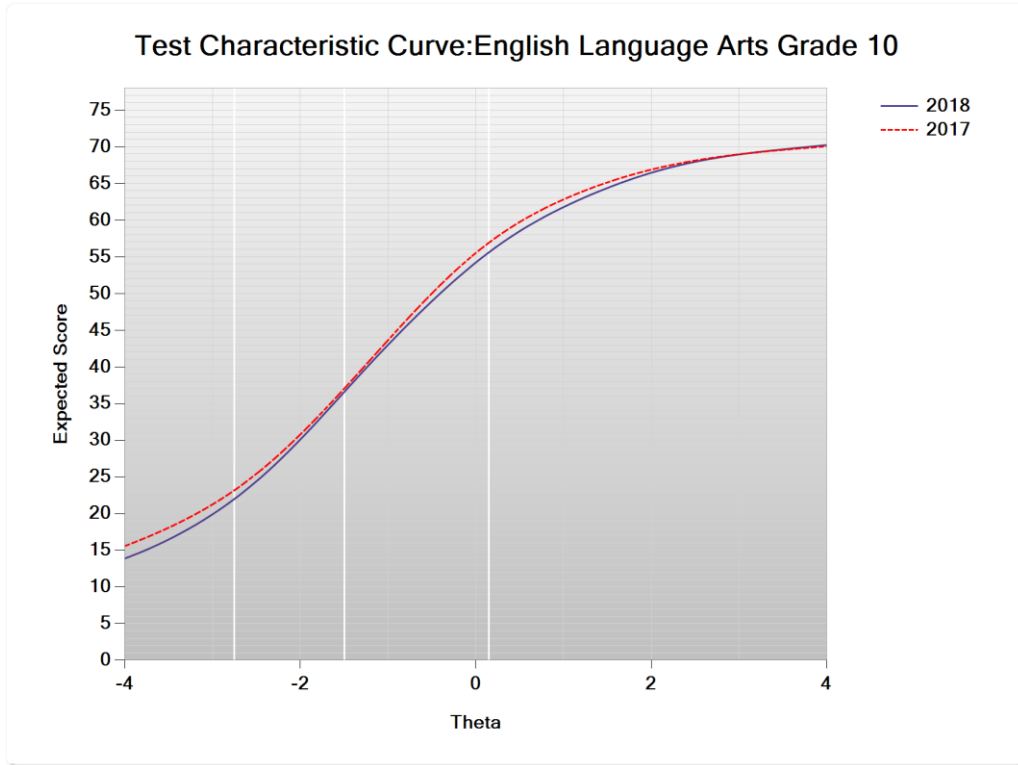

APPENDIX I

TEST CHARACTERISTIC CURVES AND TEST INFORMATION FUNCTIONS

**Figure I-1. 2018 Legacy MCAS: Test Characteristic Curve –
ELA Grade 10**

**Figure I-2. 2018 Legacy MCAS: Test Information Function –
ELA Grade 10**

**Figure I-3. 2018 Legacy MCAS: Test Characteristic Curve –
Mathematics Grade 10**

**Figure I-4. 2018 Legacy MCAS: Test Information Function –
Mathematics Grade 10**

**Figure I-5. 2018 Legacy MCAS: Test Characteristic Curve –
Biology Grade HS**