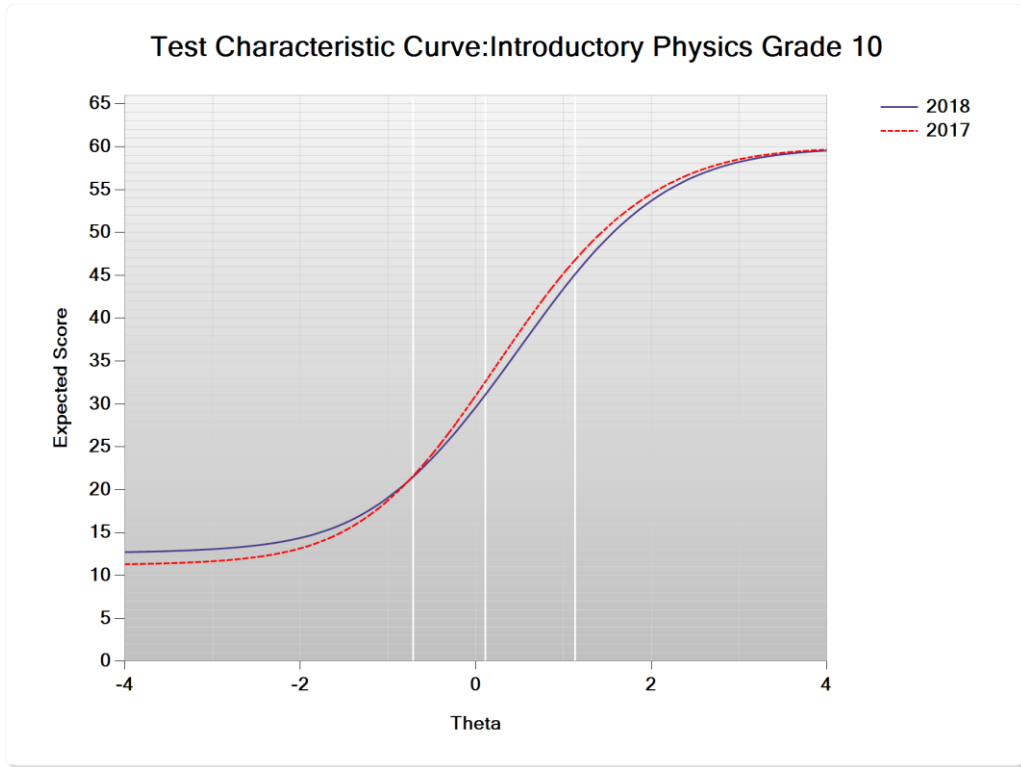

Figure I-9. 2018 Legacy MCAS: Test Characteristic Curve – Intro to Physics Grade HS

Figure I-10. 2018 Legacy MCAS: Test Information Function – Intro to Physics Grade HS

**Figure I-11. 2018 Legacy MCAS: Test Characteristic Curve –
Technology and Engineering Grade HS**