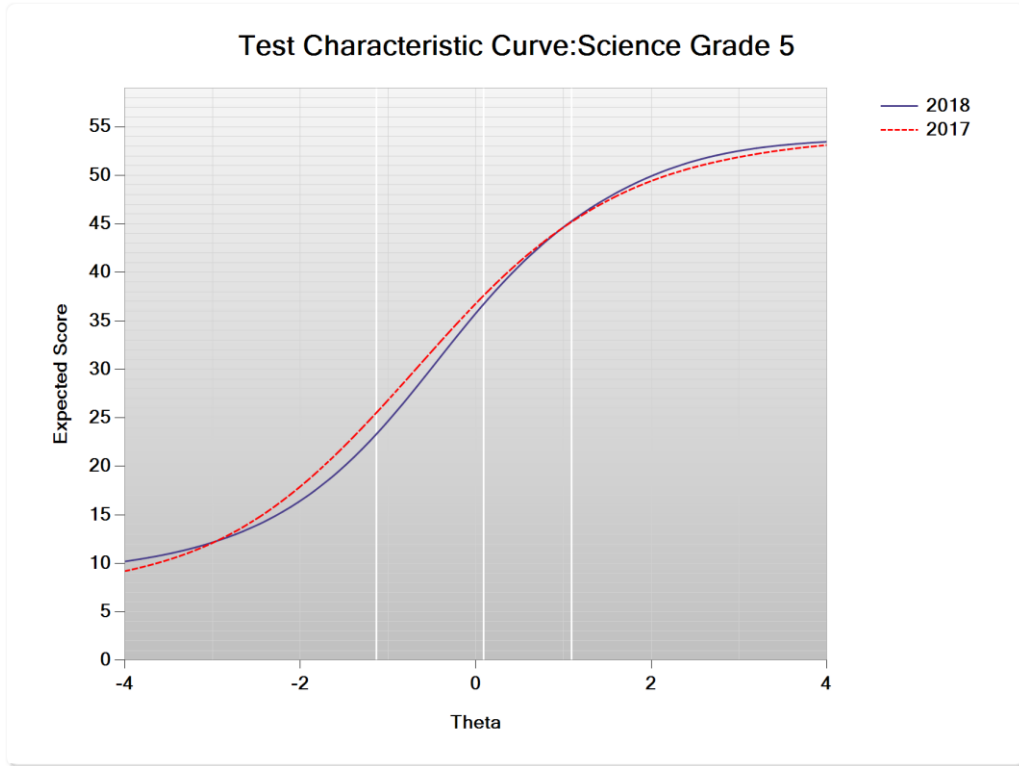

Figure I-9. 2018 Legacy MCAS: Test Characteristic Curve – Intro to Physics Grade HS

Figure I-10. 2018 Legacy MCAS: Test Information Function – Intro to Physics Grade HS

**Figure I-11. 2018 Legacy MCAS: Test Characteristic Curve –
Technology and Engineering Grade HS**

**Figure I-12. 2018 Legacy MCAS: Test Information Function –
Technology and Engineering Grade HS**

Figure I-13. 2018 Legacy MCAS: Test Characteristic Curve – Science Grade 5

Figure I-14. 2018 Legacy MCAS: Test Information Function – Science Grade 5

Figure I-15. 2018 Legacy MCAS: Test Characteristic Curve – Science Grade 8

Figure I-16. 2018 Legacy MCAS: Test Information Function – Science Grade 8