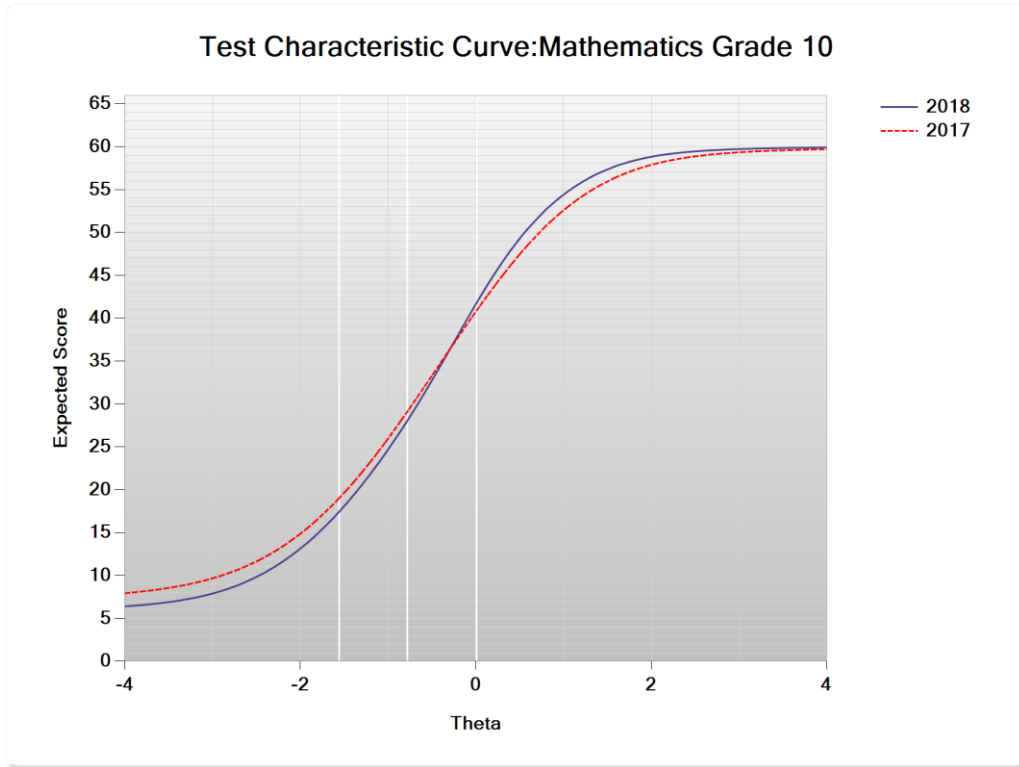

APPENDIX I

TEST CHARACTERISTIC CURVES AND TEST INFORMATION FUNCTIONS

**Figure I-1. 2018 Legacy MCAS: Test Characteristic Curve –
ELA Grade 10**

**Figure I-2. 2018 Legacy MCAS: Test Information Function –
ELA Grade 10**

**Figure I-3. 2018 Legacy MCAS: Test Characteristic Curve –
Mathematics Grade 10**

**Figure I-4. 2018 Legacy MCAS: Test Information Function –
Mathematics Grade 10**

**Figure I-5. 2018 Legacy MCAS: Test Characteristic Curve –
Biology Grade HS**